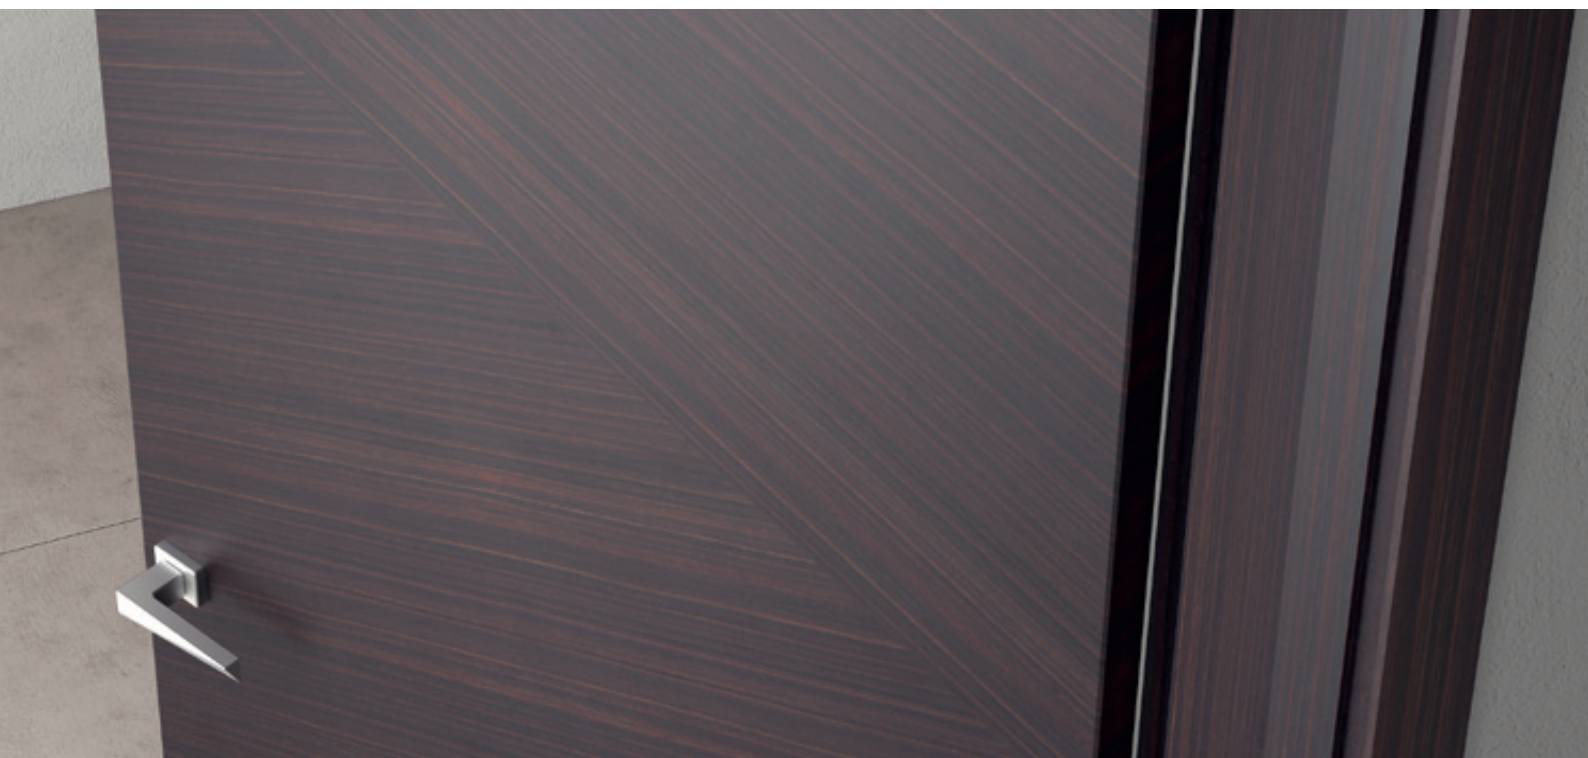

*“ROZDÍL
V KVALITĚ
OBJEVÍTE
V DETAILECH”*